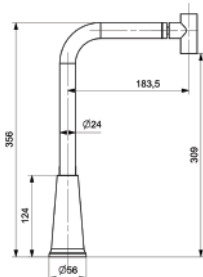

MAFSALLI EVİYE BATARYASI SINK MIXER - BALL JOINT

35 MM SERAMİK KARTUŞ
SU TASARRUFLU AERATOR
360° HAREKETLİ BORU

35 MM CERAMIC CARTRIDGE
WATER SAVING AERATOR
360° MOVABLE SPOUT