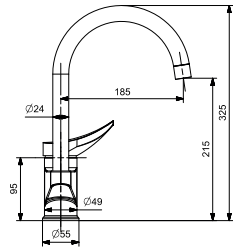

EVİYE BATARYASI

SINK MIXER

**40 MM SERAMİK KARTUŞ
SU TASARRUFLU AERATOR
360° HAREKETLİ BORU**

40 MM CERAMIC CARTRIDGE
WATER SAVING AERATOR
360° MOVABLE SPOUT

48005

CR

12