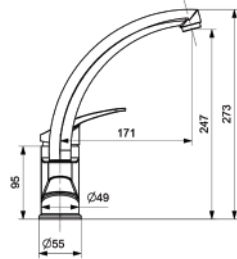

ÜRÜN
PRODUCT

KAPLAMA
COATING

KOLİ ADEDİ
PACKAGE

44618

CR

12

EVİYE BATARYASI - YANDAN

SINK MIXER

40 MM SERAMİK KARTUŞ
SU TASARRUFLU AERATOR
360° HAREKETLİ BORU

40 MM CERAMIC CARTRIDGE
WATER SAVING AERATOR
360° MOVABLE SPOUT

47992

CR

12