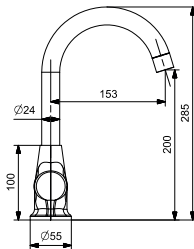

LAVABO BATARYASI - BORULU

WASHBASIN MIXER WITH SPOUT

35 MM SERAMİK KARTUŞ
SU TASARRUFLU AERATOR
360° HAREKETLİ BORU

35 MM CERAMIC CARTRIDGE
WATER SAVING AERATOR
360° MOVABLE SPOUT