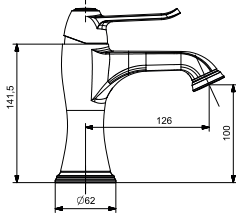

ÜRÜN
PRODUCT

KAPLAMA
COATING

KOLİ ADEDİ
PACKAGE

47398

CR

12

LAVABO BATARYASI

WASHBASIN MIXER

35 MM SERAMİK KARTUŞ
SU TASARRUFLU AERATOR
PASLANMAZ ÇELİK ESNEK HORTUMLAR

35 MM CERAMIC CARTRIDGE
WATER SAVING AERATOR
STAINLESS STEEL FLEXIBLE HOSES

47411

CR

8