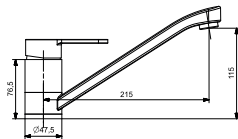

EVIYE BATARYASI

SINK MIXER

35 MM SERAMİK KARTUŞ
SU TASARRUFLU AERATOR
360° HAREKETLİ BORU

35 MM CERAMIC CARTRIDGE
WATER SAVING AERATOR
360° MOVABLE SPOUT