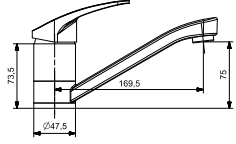

EVİYE BATARYASI

SINK MIXER

40 MM SERAMİK KARTUŞ
SUTASARRUFLU AERATOR
360° HAREKETLİ BORU

40 MM CERAMIC CARTRIDGE
WATER SAVING AERATOR
360° MOVABLE SPOUT

43802

CR

12