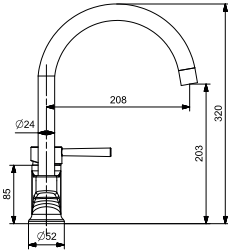

### EVİYE BATARYASI - YATIK

SINK MIXER

35 MM SERAMİK KARTUŞ  
SU TASARRUFLU AERATOR  
360° HAREKETLİ BORU

35 MM CERAMIC CARTRIDGE  
WATER SAVING AERATOR  
360° MOVABLE SPOUT

44649

CR

12