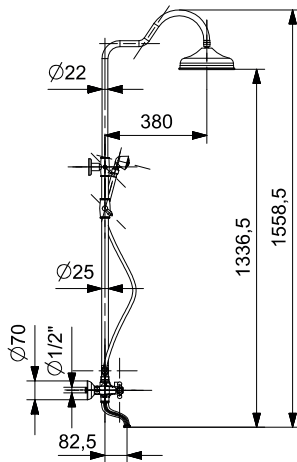

## EVİYE BATARYASI

SINK FAUCET

SU TASARRUFLU AERATOR  
PASLANMAZ HORTUMLAR

WATER SAVING AERATOR  
STAINLESS STEEL FLEXIBLE HOSES

48395

AN

1