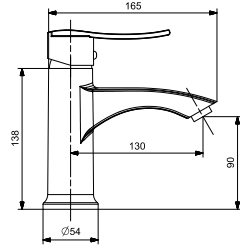

ÜRÜN
PRODUCT

KAPLAMA
COATING

KOLİ ADEDİ
PACKAGE

47312

BL

12

LAVABO BATARYASI
WASHBASIN MIXER

35 MM SERAMİK KARTUŞ
SU TASARRUFLU AERATOR
PASLANMAZ ÇELİK ESNEK HORTUMLAR

35 MM CERAMIC CARTRIDGE
WATER SAVING AERATOR
STAINLESS STEEL FLEXIBLE HOSES

47343

BL

12