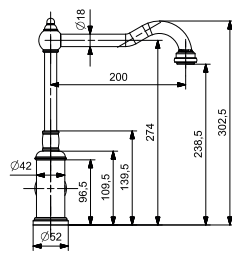

EVIYE BATARYASI
SINK MIXER

**35 MM SERAMİK KARTUŞ
SU TASARRUFLU AERATOR
360° HAREKETLİ BORU**

35 MM CERAMIC CARTRIDGE
WATER SAVING AERATOR
360° MOVABLE SPOUT

47749

AN

12