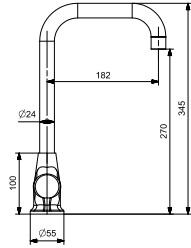

EVİYE BATARYASI - YATIK

SINK MIXER

35 MM SERAMİK KARTUŞ
SU TASARRUFLU AERATOR
360° HAREKETLİ BORU

35 MM CERAMIC CARTRIDGE
WATER SAVING AERATOR
360° MOVABLE SPOUT

44649

CR

12