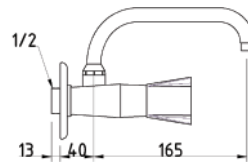

EVİYE BATARYASI - KISA

SINK FAUCET

SU TASARRUFLU AERATOR
PASLANMAZ HORTUMLAR
HAREKETLİ BORU

WATER SAVING AERATOR
STAINLESS STEEL FLEXIBLE HOSES
MOVABLE SPOUT