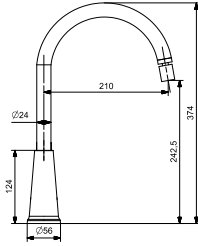

### EVİYE BATARYASI SINK MIXER

35 MM SERAMİK KARTUŞ  
SU TASARRUFLU AERATOR  
360° HAREKETLİ BORU

35 MM CERAMIC CARTRIDGE  
WATER SAVING AERATOR  
360° MOVABLE SPOUT

47800

CR

12