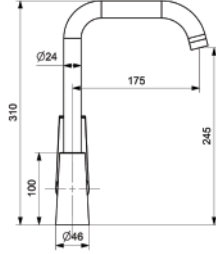

ÜRÜN
PRODUCT

KAPLAMA
COATING

KOLİ ADEDİ
PACKAGE

47961

CR

12

EVIYE BATARYASI - YATIK
SINK MIXER

35 MM SERAMİK KARTUŞ
SU TASARRUFLU AERATOR
360° HAREKETLİ BORU

35 MM CERAMIC CARTRIDGE
WATER SAVING AERATOR
360° MOVABLE SPOUT

47466

CR

12