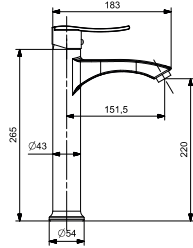

ÜRÜN
PRODUCT

KAPLAMA
COATING

KOLİ ADEDİ
PACKAGE

47275

CR

12

LAVABO BATARYASI - ÇANAK

WASHBASIN MIXER - LONG

35 MM SERAMİK KARTUŞ
SU TASARRUFLU AERATOR
PASLANMAZ ÇELİK ESNEK HORTUMLAR

35 MM CERAMIC CARTRIDGE
WATER SAVING AERATOR
STAINLESS STEEL FLEXIBLE HOSES

48081

CR

12