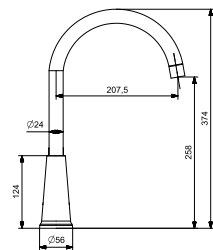

EVİYE BATARYASI

SINK MIXER

35 MM SERAMİK KARTUŞ
SU TASARRUFLU AERATOR
360° HAREKETLİ BORU

35 MM CERAMIC CARTRIDGE
WATER SAVING AERATOR
360° MOVABLE SPOUT

45837

CR

12