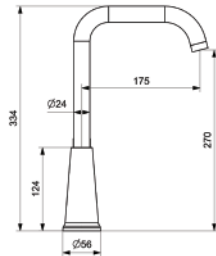

EVİYE BATARYASI
SINK MIXER

35 MM SERAMİK KARTUŞ
SU TASARRUFLU AERATOR
360° HAREKETLİ BORU

35 MM CERAMIC CARTRIDGE
WATER SAVING AERATOR
360° MOVABLE SPOUT