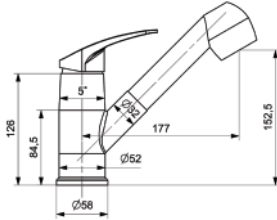

EVİYE BATARYASI - SİRALLİ

SINK MIXER WITH PULL - OUT SHOWER

40 MM SERAMİK KARTUŞ
2 FONKSİYONLU BAŞLIK

40 MM CERAMIC CARTRIDGE
2 FUNCTIONS HANDLE

44748

CR

12