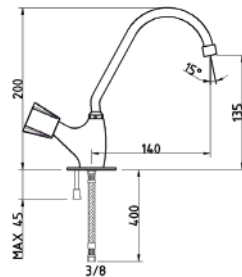

LAVABO MUSLUĞU - ANKASTRE

BUILT-IN FAUCET

SU TASARRUFLU AERATOR
HAREKETLİ BORU

WATER SAVING AERATOR
MOVABLE SPOUT

45950

CR

12