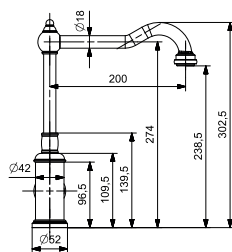

EVIYE BATARYASI
SINK MIXER

**35 MM SERAMİK KARTUŞ
SU TASARRUFLU AERATOR
360° HAREKETLİ BORU**

35 MM CERAMIC CARTRIDGE
WATER SAVING AERATOR
360° MOVABLE SPOUT