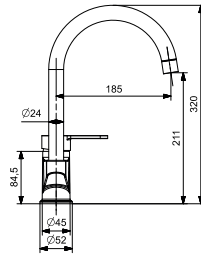

EVIYE BATARYASI

SINK MIXER

35 MM SERAMİK KARTUŞ
SU TASARRUFLU AERATOR
360° HAREKETLİ BORU

35 MM CERAMIC CARTRIDGE
WATER SAVING AERATOR
360° MOVABLE SPOUT

45325

CR

12