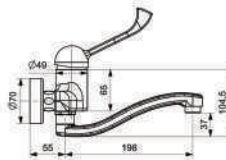

EVIYE BATARYASI
SINK MIXER

40 MM SERAMİK KARTUŞ
SU TASARRUFLU AERATOR
360° HAREKETLİ BORU

40 MM CERAMIC CARTRIDGE
WATER SAVING AERATOR
360° MOVABLE SPOUT