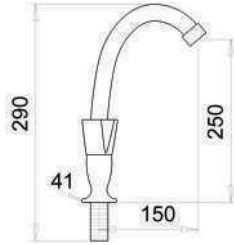

ÜRÜN
PRODUCT

KAPLAMA
COATING

KOLİ ADEDİ
PACKAGE

45462

CR

12

LAVABO BATARYASI - KÖPRÜ

WASHBASIN FAUCET - BRIDGE

SU TASARRUFLU AERATOR
PASLANMAZ HORTUMLAR
HAREKETLİ BORU

WATER SAVING AERATOR
STAINLESS STEEL FLEXIBLE HOSES
MOVABLE SPOUT

45509

CR

12