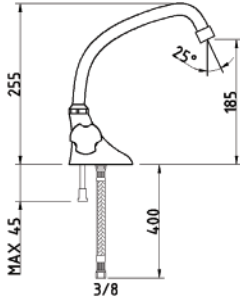

EVİYE BATARYASI - UZUN

SINK FAUCET

SU TASARRUFLU AERATOR
PASLANMAZ HORTUMLAR
HAREKETLİ BORU

WATER SAVING AERATOR
STAINLESS STEEL FLEXIBLE HOSES
MOVABLE SPOUT

46001

CR

12