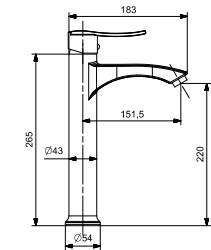

## EVİYE BATARYASI

SINK MIXER

35 MM SERAMİK KARTUŞ  
SU TASARRUFLU AERATOR  
360° HAREKETLİ BORU

35 MM CERAMIC CARTRIDGE  
WATER SAVING AERATOR  
360° MOVABLE SPOUT

48326

AN

12