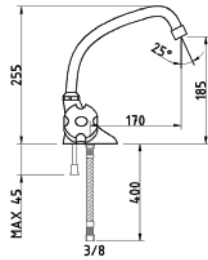

EVİYE BATARYASI

SINK FAUCET

SU TASARRUFLU AERATOR
HAREKETLİ BORU
PASLANMAZ ESNEK HORTUMLAR

WATER SAVING AERATOR
STAINLESS STEEL FLEXIBLE HOSES
MOVABLE SPOUT

42270

CR

12