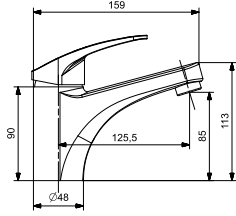

ÜRÜN PRODUCT

KAPLAMA COATING

KOLİ ADEDİ PACKAGE

43772

CR

12

LAVABO BATARYASI

WASHBASIN MIXER

40 MM SERAMİK KARTUŞ
SUTASARRUFLU AERATOR
PASLANMAZ ÇELİK HORTUMLAR

40 MM CERAMIC CARTRIDGE
WATER SAVING AERATOR
STAINLESS STEEL FLEXIBLE HOSES

43765

CR

12