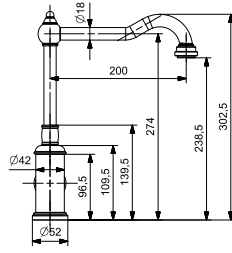

**EVIYE BATARYASI**  
SINK MIXER

**35 MM SERAMİK KARTUŞ  
SU TASARRUFLU AERATOR  
360° HAREKETLİ BORU**

35 MM CERAMIC CARTRIDGE  
WATER SAVING AERATOR  
360° MOVABLE SPOUT

47701

BL

12

**EVIYE BATARYASI**  
SINK MIXER