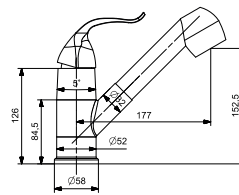

EVİYE BATARYASI - SİRALLİ
SINK MIXER WITH PULL - OUT SHOWER

40 MM SERAMİK KARTUŞ
SU TASARRUFLU AERATOR
360° HAREKETLİ BORU

40 MM CERAMIC CARTRIDGE
WATER SAVING AERATOR
360° MOVABLE SPOUT