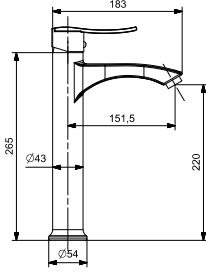

ÜRÜN
PRODUCT

KAPLAMA
COATING

KOLİ ADEDİ
PACKAGE

47329

BL

12

LAVABO BATARYASI ÇANAK WASHBASIN MIXER - LONG

35 MM SERAMİK KARTUŞ
SU TASARRUFLU AERATOR
PASLANMAZ ÇELİK ESNEK HORTUMLAR

35 MM CERAMIC CARTRIDGE
WATER SAVING AERATOR
STAINLESS STEEL FLEXIBLE HOSES

YENİ
NEW

48081

BL

12