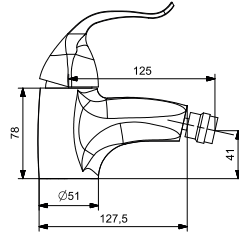

BİDE BATARYASI
BIDET MIXER

40 MM SERAMİK KARTUŞ
SU TASARRUFLU AERATOR
PASLANMAZ BAĞLANTI HORTUMLARI

40 MM CERAMIC CARTRIDGE
WATER SAVING AERATOR
STAINLESS STEEL FLEXIBLE HOSES

00270

CR

12