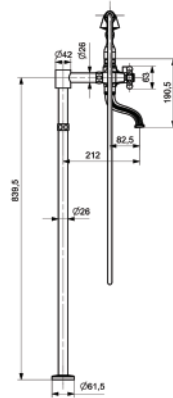

AYAKLI KÜVET BATARYASI

BATHTUB FAUCET LONG

SERAMİK SALMASTRA
125 CM SİRAL HORTUM
KOVBOY KÜVETLERE UYUMLU
FARKLI RENK OPSİYONLARI

CERAMIC HEADWORK
125 CM SPIRAL HOSE
SPECIAL BATHTUBS AVAILBLE
COLOR OPTIONS

YENİ
NEW