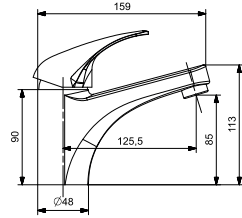

ÜRÜN
PRODUCT

KAPLAMA
COATING

KOLİ ADEDİ
PACKAGE

04438

CR

12

LAVABO BATARYASI

WASHBASIN MIXER

40 MM SERAMİK KARTUŞ
SU TASARRUFLU AERATOR
PASLANMAZ ÇELİK ESNEK HORTUMLAR

40 MM CERAMIC CARTRIDGE
WATER SAVING AERATOR
STAINLESS STEEL FLEXIBLE HOSES

04421

CR

12