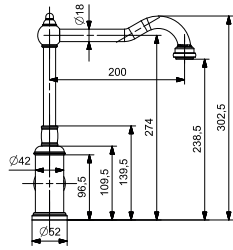

EVİYE BATARYASI
SINK MIXER

**35 MM SERAMİK KARTUŞ
SU TASARRUFLU AERATOR
360° HAREKETLİ BORU**

35 MM CERAMIC CARTRIDGE
WATER SAVING AERATOR
360° MOVABLE SPOUT

47763

RG

12