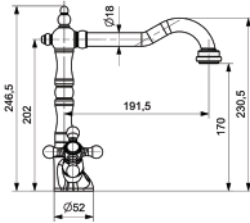

## EVİYE BATARYASI

SINK FAUCET

SU TASARRUFLU AERATOR  
PASLANMAZ HORTUMLAR

WATER SAVING AERATOR  
STAINLESS STEEL FLEXIBLE HOSES

48395

AN

1