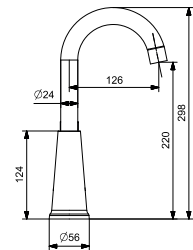

### EVİYE BATARYASI - OYNAR UÇ SINK MIXER - BALL JOINT

35 MM SERAMİK KARTUŞ  
SU TASARRUFLU AERATOR  
360° HAREKETLİ BORU

35 MM CERAMIC CARTRIDGE  
WATER SAVING AERATOR  
360° MOVABLE SPOUT

47794

CR

12