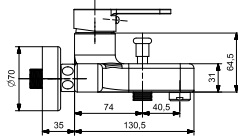

## EVIYE BATARYASI

SINK MIXER

**35 MM SERAMİK KARTUŞ**  
**SU TASARRUFLU AERATOR**  
**360° HAREKETLİ BORU**

35 MM CERAMIC CARTRIDGE  
WATER SAVING AERATOR  
360° MOVABLE SPOUT

45325

CR

12