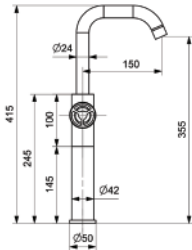

ÇANAK LAVABO BATARYASI

WASHBASIN MIXER - LONG

SERAMİK SALMASTRA
SU TASARRUFLU AERATOR
PASLANMAZ ÇELİK ESNEK HORTUMLAR
PİRİNÇ GÖVDE VE KOL

CERAMIC HEAD WORK
WATER SAVING AERATOR
STAINLESS STEEL FLEXIBLE HOSES
BRASS BODY AND HANDLE

49491

BL

12