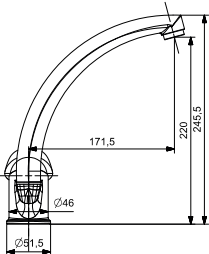

CR

12

**EVİYE BATARYASI - UZUN**

SINK MIXER - LONG

**40 MM SERAMİK KARTUŞ**  
**SU TASARRUFLU AERATOR**  
**360° HAREKETLİ BORU**

40 MM CERAMIC CARTRIDGE  
WATER SAVING AERATOR  
360° MOVABLE SPOUT