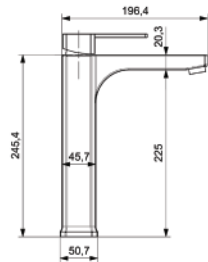

EVİYE BATARYASI

SINK MIXER

35 MM SERAMİK KARTUŞ
SU TASARRUFLU AERATOR
360° HAREKETLİ BORU

35 MM CERAMIC CARTRIDGE
WATER SAVING AERATOR
360° MOVABLE SPOUT

49538

RG

12

YENİ
NEW