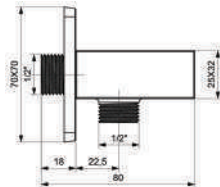

duş çıkışları shower exits

ÜRÜN
PRODUCT

KAPLAMA
COATING

KOLİ ADEDİ
PACKAGE

48463 - 48463B
48746

CR BL
GL

12

AYIRICILI GAGA KARE KISA
SHOWER EXIT SQUARE SHORT

PIRİNÇ GÖVDE
AYIRICILI SİSTEM
SU TASARRUFLU AERATOR

BRASS BODY
WITH DIVERTER SYSTEM
WATER SAVING AERATOR

48456 - 48456B
48753

CR BL
GL

12

AYIRICISIZ GAGA KARE KISA
SHOWER EXIT SQUARE SHORT

PIRİNÇ GÖVDE
AYIRICISIZ SİSTEM
SU TASARRUFLU AERATOR

BRASS BODY
WITH OUT DIVERTER SYSTEM
WATER SAVING AERATOR

48949 - 48949B
48470

CR BL
GL

12

AYIRICILI GAGA KARE UZUN
SHOWER EXIT SQUARE LONG

PIRİNÇ GÖVDE
AYIRICILI SİSTEM
SU TASARRUFLU AERATOR

BRASS BODY
WITH DIVERTER SYSTEM
WATER SAVING AERATOR

48432 - 48432B
48739

CR BL
GL

12

AYIRICISIZ GAGA KARE UZUN
SHOWER EXIT SQUARE LONG

PIRİNÇ GÖVDE
AYIRICISIZ SİSTEM
SU TASARRUFLU AERATOR

BRASS BODY
WITH OUT DIVERTER SYSTEM
WATER SAVING AERATOR

48593 - 48593B
48777

CR BL
GL

12

MAFSALLI DUŞ ÇIKIŞI KARE
SHOWER EXIT WITH BRACKET

PIRİNÇ GÖVDE
1/2 DUŞ ÇIKIŞI

BRASS BODY
SHOWER EXIT 1/2