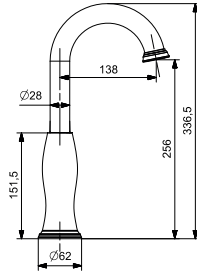

LAVABO BATARYASI - BORULU
WASHBASIN MIXER - WITH SPOUT

35 MM SERAMİK KARTUŞ
SU TASARRUFLU AERATOR
360° HAREKETLİ BORU

35 MM CERAMIC CARTRIDGE
WATER SAVING AERATOR
360° MOVABLE SPOUT

47404

CR

1