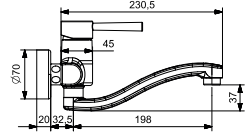

ÜRÜN
PRODUCT

KAPLAMA
COATING

KOLİ ADEDİ
PACKAGE

45684

CR

12

EVİYE BATARYASI APLİKE
SINK MIXER

35 MM SERAMİK KARTUŞ
SU TASARRUFLU AERATOR
360° HAREKETLİ BORU

35 MM CERAMIC CARTRIDGE
WATER SAVING AERATOR
360° MOVABLE SPOUT

43833

CR

12