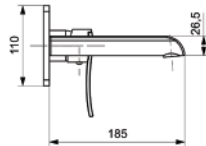

ANKASTRE LAVABO BATARYASI
BUILT IN BASIN MIXER

35 MM SERAMİK KARTUŞ
İÇ GÖVDE DAHİL
PASLANMAZ AYNA
AYIRICISIZ ÇIKIŞ GAGASI

35 MM CERAMIC CARTRIDGE
BUILT IN BODY INCLUDE
STAINLESS STEEL COVER
WITH OUT DIVERTER