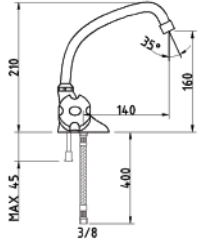

CR

12

**EVİYE BATARYASI - KISA**

SINK FAUCET

**SU TASARRUFLU AERATOR**  
**HAREKETLİ BORU**  
**PASLANMAZ ESNEK HORTUMLAR**

WATER SAVING AERATOR  
STAINLESS STEEL FLEXIBLE HOSES  
MOVABLE SPOUT

42294

CR