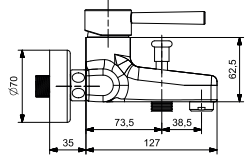

BANYO BATARYASI
BATH MIXER

35 MM SERAMİK KARTUŞ
SU TASARRUFLU AERATOR
BAĞLANTI ÖLÇÜSÜ 1/2

35 MM CERAMIC CARTRIDGE
WATER SAVING AERATOR
SHOWER INLET R 1/2

44540

CR

12