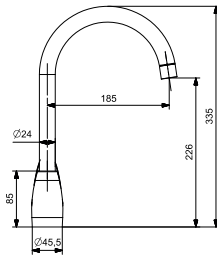

EVIYE BATARYASI
SINK MIXER

35 MM SERAMİK KARTUŞ
SU TASARRUFLU AERATOR
360° HAREKETLİ BORU

35 MM CERAMIC CARTRIDGE
WATER SAVING AERATOR
360° MOVABLE SPOUT