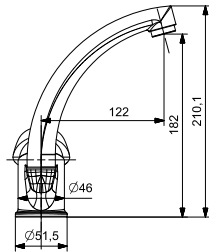

EVİYE BATARYASI - KISA

SINK MIXER - SHORT

40 MM SERAMİK KARTUŞ
SU TASARRUFLU AERATOR
360° HAREKETLİ BORU

40 MM CERAMIC CARTRIDGE
WATER SAVING AERATOR
360° MOVABLE SPOUT

04452

CR

12