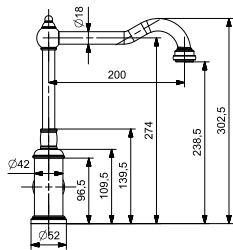

EVİYE BATARYASI
SINK MIXER

**35 MM SERAMİK KARTUŞ
SU TASARRUFLU AERATOR
360° HAREKETLİ BORU**

35 MM CERAMIC CARTRIDGE
WATER SAVING AERATOR
360° MOVABLE SPOUT