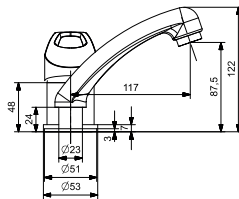

## EVİYE BATARYASI - SİRALLİ

SINK MIXER WITH PULL - OUT SHOWER

40 MM SERAMİK KARTUŞ  
2 FONKSİYONLU BAŞLIK

40 MM CERAMIC CARTRIDGE  
2 FUNCTIONS HANDLE

44748

CR

12