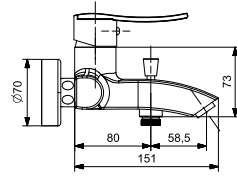

35 MM CERAMIC CARTRIDGE  
WATER SAVING AERATOR  
STAINLESS STEEL FLEXIBLE HOSES

47343

BL

12

**BANYO BATARYASI**  
BATH MIXER

**35 MM SERAMİK KARTUŞ**  
**SU TASARRUFLU AERATOR**  
**BAGLANTI ÖLÇÜSÜ 1/2**

35 MM CERAMIC CARTRIDGE  
WATER SAVING AERATOR  
SHOWER INLET R 1/2