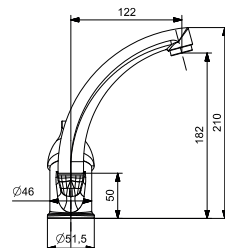

## EVİYE BATARYASI

SINK MIXER

40 MM SERAMİK KARTUŞ  
SU TASARRUFLU AERATOR  
360° HAREKETLİ BORU

40 MM CERAMIC CARTRIDGE  
WATER SAVING AERATOR  
360° MOVABLE SPOUT

00218

CR

12