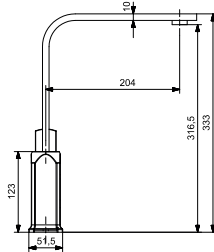

EVİYE BATARYASI

SINK MIXER

35 MM SERAMİK KARTUŞ
SU TASARRUFLU AERATOR
360° HAREKETLİ BORU

35 MM CERAMIC CARTRIDGE
WATER SAVING AERATOR
360° MOVABLE SPOUT

49255

BL

12