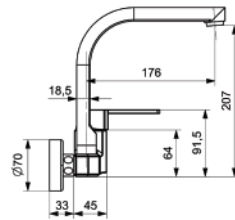

EVİYE BATARYASI - ÜSTTEN

SINK MIXER WALL MOUNTED

35 MM SERAMİK KARTUŞ
SU TASARRUFLU AERATOR
360° HAREKETLİ BORU

35 MM CERAMIC CARTRIDGE
WATER SAVING AERATOR
360° MOVABLE SPOUT