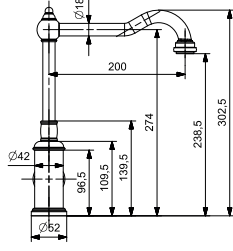

ÜRÜN
PRODUCT

KAPLAMA
COATING

KOLİ ADEDİ
PACKAGE

47725

MG

12

EVİYE BATARYASI
SINK MIXER

**35 MM SERAMİK KARTUŞ
SU TASARRUFLU AERATOR
360° HAREKETLİ BORU**

35 MM CERAMIC CARTRIDGE
WATER SAVING AERATOR
360° MOVABLE SPOUT

47732

SA

12