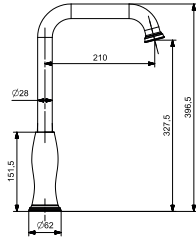

ÜRÜN
PRODUCT

KAPLAMA
COATING

KOLİ ADEDİ
PACKAGE

47435

CR

12

EVİYE BATARYASI - YATIK
SINK MIXER

35 MM SERAMİK KARTUŞ
SU TASARRUFLU AERATOR
360° HAREKETLİ BORU

35 MM CERAMIC CARTRIDGE
WATER SAVING AERATOR
360° MOVABLE SPOUT

47442

CR

12