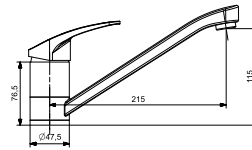

LAVABO BATARYASI - DÖNER

WASHBASIN MIXER - MOVABLE

40 MM SERAMİK KARTUŞ
SU TASARRUFLU AERATOR
PASLANMAZ ÇELİK ESNEK HORTUMLAR

40 MM CERAMIC CARTRIDGE
WATER SAVING AERATOR
STAINLESS STEEL FLEXIBLE HOSES

45370

CR

12