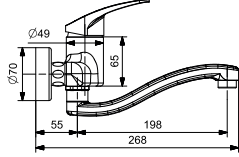

## EVİYE BATARYASI - ÜSTTEN KARTUŞ

SINK MIXER WITH PULL - WALL MOUNTED

40 MM SERAMİK KARTUŞ  
SU TASARRUFLU AERATOR  
360° HAREKETLİ BORU

40 MM CERAMIC CARTRIDGE  
WATER SAVING AERATOR  
360° MOVABLE SPOUT