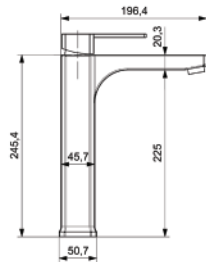

ÇANAK LAVABO BATARYASI

WASHBASIN MIXER - LONG

35 MM SERAMİK KARTUŞ
SU TASARRUFLU AERATOR
360° HAREKETLİ BORU

35 MM CERAMIC CARTRIDGE
WATER SAVING AERATOR
360° MOVABLE SPOUT

48487

BL

12