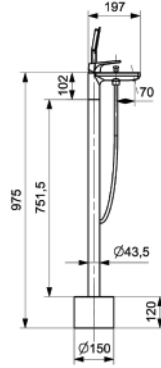

YENİ
NEW

ÜRÜN
PRODUCT

49385 - 49392
44908 - 44915

KAPLAMA
COATING

KOLİ ADEDİ
PACKAGE

12

AYAKLI KÜVET BATARYASI

BATHTUB MIXER LONG

35 MM SERAMİK KARTUŞ
125 CM SİRAL HORTUM
KOVBOY KÜVETLERE UYUMLU
FARKLI RENK OPSİYONLARI

35 MM CERAMIC CARTRIDGE
125 CM SPIRAL HOSE
SPECIAL BATHTUBS AVAILBLE
COLOR OPTIONS

47565 - 44922
47589 - 47572

12