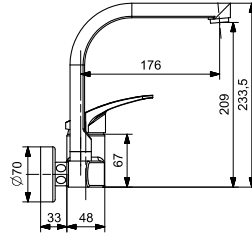

EVİYE BATARYASI - ÜSTTEN KARTUŞ

SINK MIXER - WALL MOUNTED

40 MM SERAMİK KARTUŞ
SU TASARRUFLU AERATOR
360° HAREKETLİ BORU

40 MM CERAMIC CARTRIDGE
WATER SAVING AERATOR
360° MOVABLE SPOUT

44052

CR

12