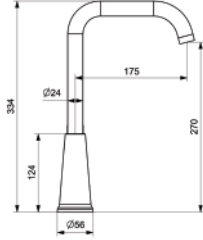

ÜRÜN
PRODUCT

KAPLAMA
COATING

KOLİ ADEDİ
PACKAGE

46261

CR

12

EVİYE BATARYASI SINK MIXER

35 MM SERAMİK KARTUŞ
SU TASARRUFLU AERATOR
360° HAREKETLİ BORU

35 MM CERAMIC CARTRIDGE
WATER SAVING AERATOR
360° MOVABLE SPOUT

47800

CR

12