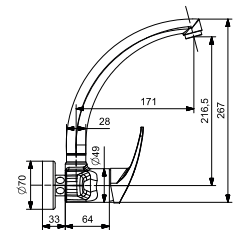

EVİYE BATARYASI - ÜSTTEN KARTUŞ

SINK MIXER - WALL MOUNTED

40 MM SERAMİK KARTUŞ
SU TASARRUFLU AERATOR
360° HAREKETLİ BORU

40 MM CERAMIC CARTRIDGE
WATER SAVING AERATOR
360° MOVABLE SPOUT