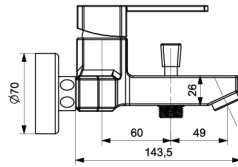

35 MM CERAMIC CARTRIDGE  
WATER SAVING AERATOR  
STAINLESS STEEL FLEXIBLE HOSES

48517

BL

12

**BANYO BATARYASI**

BATH MIXER

**35 MM SERAMİK KARTUŞ**  
**SU TASARRUFLU AERATOR**  
**BAĞLANTI ÖLÇÜSÜ 1/2**

35 MM CERAMIC CARTRIDGE  
WATER SAVING AERATOR  
SHOWER INLET R 1/2