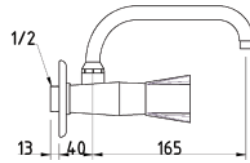

EVIYE BATARYASI

SINK FAUCET

SU TASARRUFLU AERATOR
HAREKETLİ BORU

WATER SAVING AERATOR
MOVABLE SPOUT

45943

CR

12