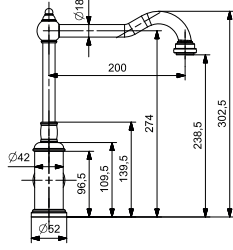

EVİYE BATARYASI
SINK MIXER

**35 MM SERAMİK KARTUŞ
SU TASARRUFLU AERATOR
360° HAREKETLİ BORU**

35 MM CERAMIC CARTRIDGE
WATER SAVING AERATOR
360° MOVABLE SPOUT

47756

GL

12