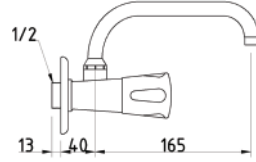

ÜRÜN
PRODUCT

KAPLAMA
COATING

KOLİ ADEDİ
PACKAGE

42355

CR

12

LAVABO - EVİYE MUSLUĞU

BUILT IN BASIN FAUCET

SU TASARRUFLU AERATOR
HAREKETLİ BORU

WATER SAVING AERATOR
MOVABLE SPOUT

43512

CR

12