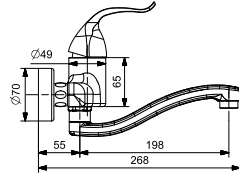

ÜRÜN
PRODUCT

KAPLAMA
COATING

KOLİ ADEDİ
PACKAGE

00263

CR

12

EVİYE BATARYASI - APLİKE
SINK MIXER

40 MM SERAMİK KARTUŞ
SU TASARRUFLU AERATOR
360° HAREKETLİ BORU

40 MM CERAMIC CARTRIDGE
WATER SAVING AERATOR
360° MOVABLE SPOUT

00089

CR

12