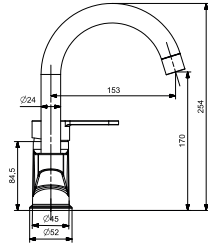

ÜRÜN
PRODUCT

KAPLAMA
COATING

KOLİ ADEDİ
PACKAGE

47893

CR

12

LAVABO BATARYASI - BORULU

WASHBASIN MIXER

35 MM SERAMİK KARTUŞ
SU TASARRUFLU AERATOR
360° HAREKETLİ BORU

35 MM CERAMIC CARTRIDGE
WATER SAVING AERATOR
360° MOVABLE SPOUT

47879

CR

12