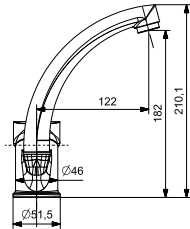

### EVİYE BATARYASI - UZUN

SINK MIXER - LONG

40 MM SERAMİK KARTUŞ  
SUTASARRUFLU AERATOR  
360° HAREKETLİ BORU

40 MM CERAMIC CARTRIDGE  
WATER SAVING AERATOR  
360° MOVABLE SPOUT

43796

CR

12