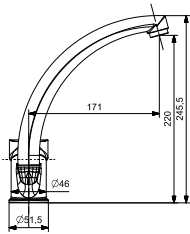

### EVİYE BATARYASI - UZUN

SINK MIXER - LONG

40 MM SERAMİK KARTUŞ  
SUTASARRUFLU AERATOR  
360° HAREKETLİ BORU

40 MM CERAMIC CARTRIDGE  
WATER SAVING AERATOR  
360° MOVABLE SPOUT

43796

CR

12