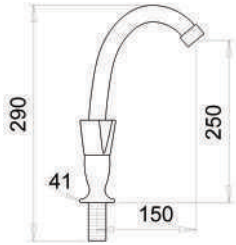

CR

12

**DÖNER EVİYE BATARYASI**  
SINK FAUCET

**SU TASARRUFLU AERATOR**  
**HAREKETLİ BORU**

WATER SAVING AERATOR  
STAINLESS STEEL FLEXIBLE HOSES

45226

CR

12