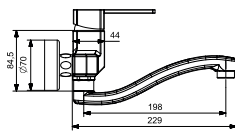

EVİYE BATARYASI - APLİKE

SINK MIXER WALL MOUNTED

35 MM SERAMİK KARTUŞ
SU TASARRUFLU AERATOR
360° HAREKETLİ BORU

35 MM CERAMIC CARTRIDGE
WATER SAVING AERATOR
360° MOVABLE SPOUT

YENİ
NEW

49576

CR

12