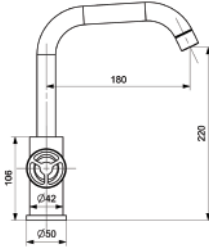

EVİYE BATARYASI

SINK MIXER

SERAMİK SALMASTRA
SU TASARRUFLU AERATOR
PASLANMAZ ÇELİK ESNEK HORTUMLAR
PİRİNÇ GÖVDE VE KOL

CERAMIC HEAD WORK
WATER SAVING AERATOR
STAINLESS STEEL FLEXIBLE HOSES
BRASS BODY AND HANDLE

49439

CR

12